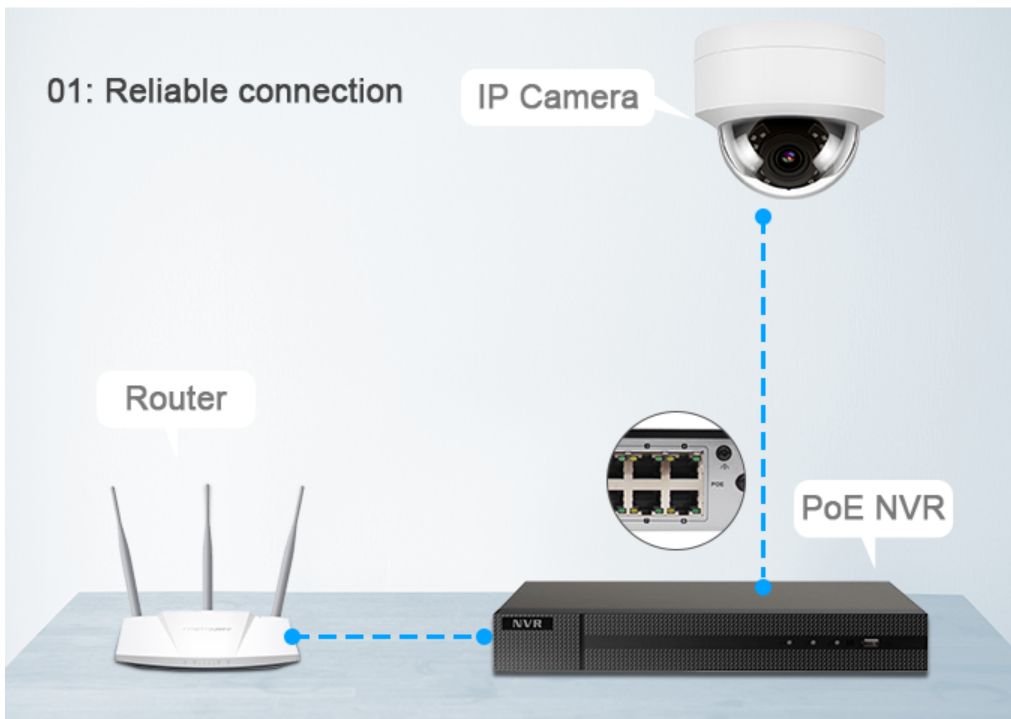

Plug & Play, Easy Installation