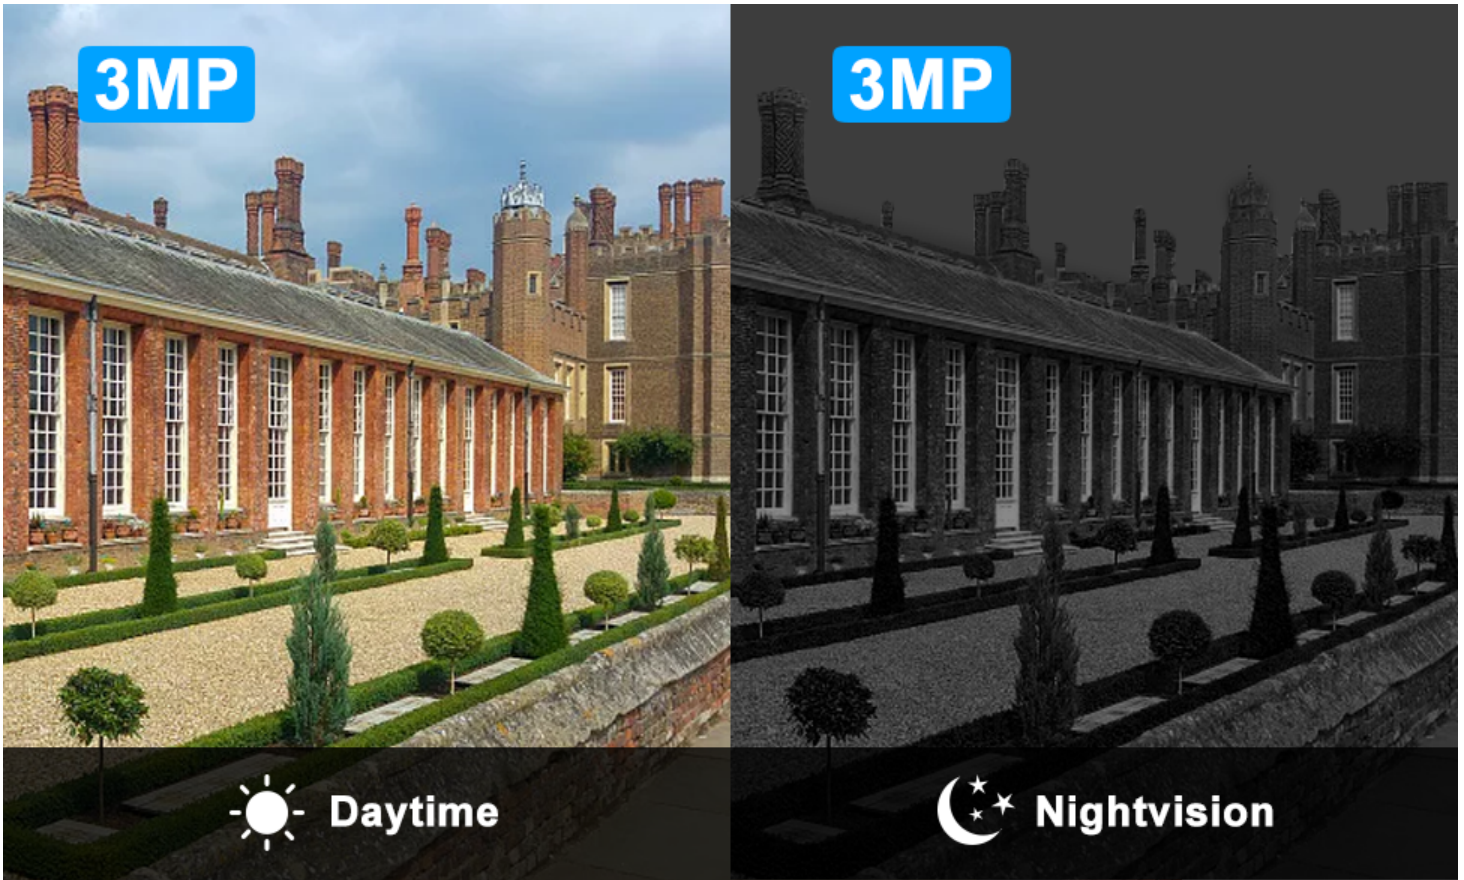

IP66 Waterproof

With the rugged housing and body, this security camera can keep guard anywhere, outdoor or indoor, and in any harsh weather conditions.

- **Temperature:** -10°C - +55°C (14°F - 131°F)
- **Humidity:** 10% - 90%

Versatile Installation Options

Mount this 3MP poe camera on a ceiling or eave. It's simple to place within any indoor/outdoor environment. So easy to setup, you will use it to protect your entire home!

Wide Angle 108 °

The IP Camera uses a 2.8MM lens to further expand the camera's field of view, increasing from a common 62 ° to 108 °, allowing you to view a larger range and easily complete surveillance coverage. Very suitable for common outdoor monitoring, such as around the house, around the office, at the driveway, etc.