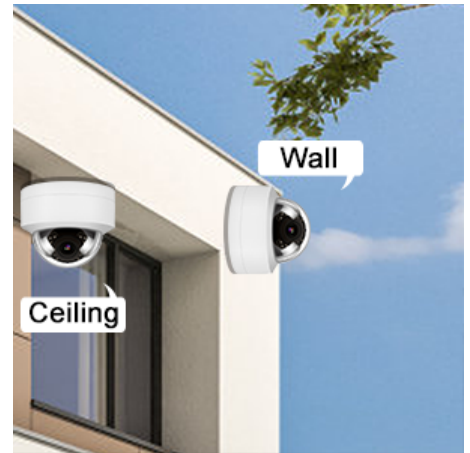

IP66 Waterproof

With the rugged housing and body, this security camera can keep guard anywhere, outdoor or indoor, and in any harsh weather conditions.

- **Temperature:** -10°C - +55°C (14°F - 131°F)
- **Humidity:** 10% - 90%

Mobile Viewing & Alerts

This IP security cameras include a built-in microphone. The microphone will capture the sounds around the camera, providing you with additional information (and evidence, if needed) to your security. View, record and playback UltraHD footage directly from your smartphone with the Danale APP.

Versatile Installation Options

Mount this 3MP poe camera on a ceiling or eave. It's simple to place within any indoor/outdoor environment. So easy to setup, you will use it to protect your entire home!

Wide Angle 108 °

The IP Camera uses a 2.8MM lens to further expand the camera's field of view, increasing from a common 62 ° to 108 °, allowing you to view a larger range and easily complete surveillance coverage. Very suitable for common outdoor monitoring, such as around the house, around the office, at the driveway, etc.